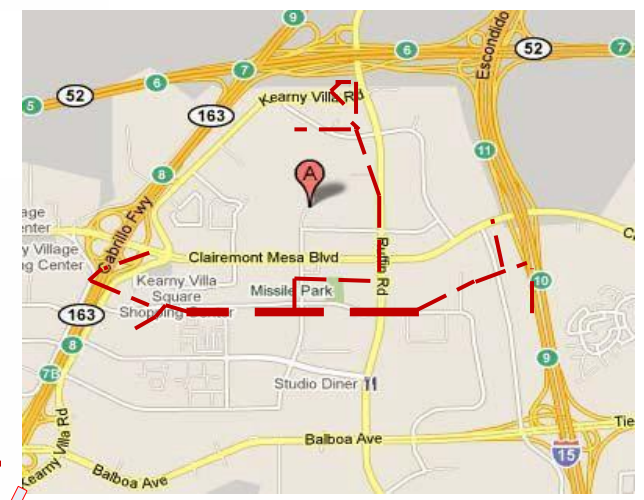

County of San Diego County Operations Center

5500-5595 Overland Avenue
9325-9355 Hazard Way
San Diego, CA 92123
(858) 694-3610

April 2016

- LEGEND**
- Walkway from Parking Structure to Office Buildings
 - ★ Campus Center Chambers and Commons Cafe
 - - - Driving route to Parking Structure and Campus Parking
 - ▨ 2 & 3-hour Visitor Parking

Directions to the County Operations Center

From the North or South (Airport)
From **163**, exit onto Clairemont Mesa Blvd. Eastbound
Turn Left (North) onto Overland Avenue
From **I-15**, exit onto Clairemont Mesa Blvd. Westbound

*All: To access Parking Structure from Overland turn right onto Farnham Street. Parking Structure is on the left.

From the East or West
From **52**, exit onto Ruffin Road Southbound
Turn Right (West) onto Farnham Street
Turn Right into Parking Structure or proceed to Overland

All visitors parking longer than the permitted time posted must park in an unmarked space.

Airport