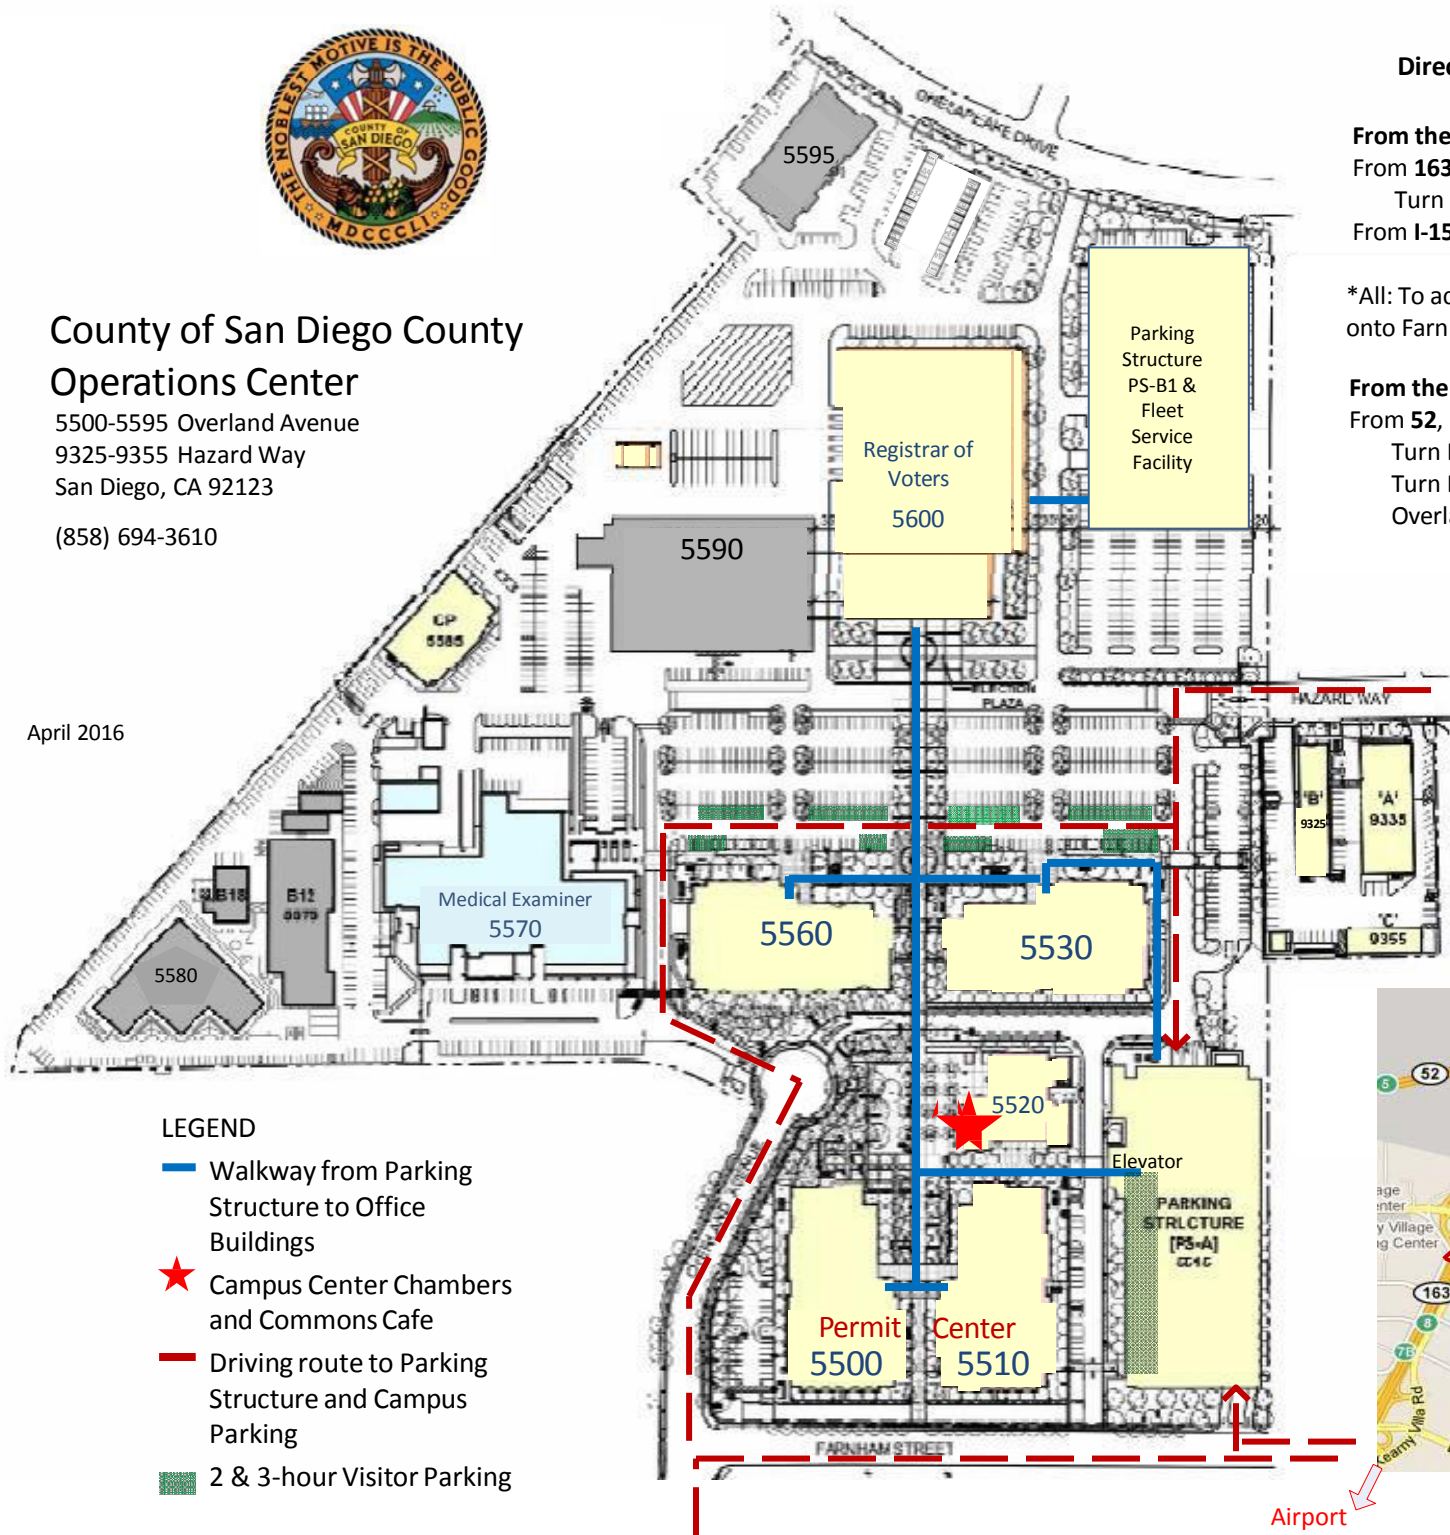

County of San Diego County Operations Center

5500-5595 Overland Avenue
9325-9355 Hazard Way
San Diego, CA 92123
(858) 694-3610

April 2016

- LEGEND**
- Walkway from Parking Structure to Office Buildings
 - ★ Campus Center Chambers and Commons Cafe
 - - - Driving route to Parking Structure and Campus Parking
 - ▨ 2 & 3-hour Visitor Parking

Directions to the County Operations Center

From the North or South (Airport)
From **163**, exit onto Clairemont Mesa Blvd. Eastbound
Turn Left (North) onto Overland Avenue
From **I-15**, exit onto Clairemont Mesa Blvd. Westbound

*All: To access Parking Structure from Overland turn right onto Farnham Street. Parking Structure is on the left.

From the East or West
From **52**, exit onto Ruffin Road Southbound
Turn Right (West) onto Farnham Street
Turn Right into Parking Structure or proceed to Overland

All visitors parking longer than the permitted time posted must park in an unmarked space.

Airport